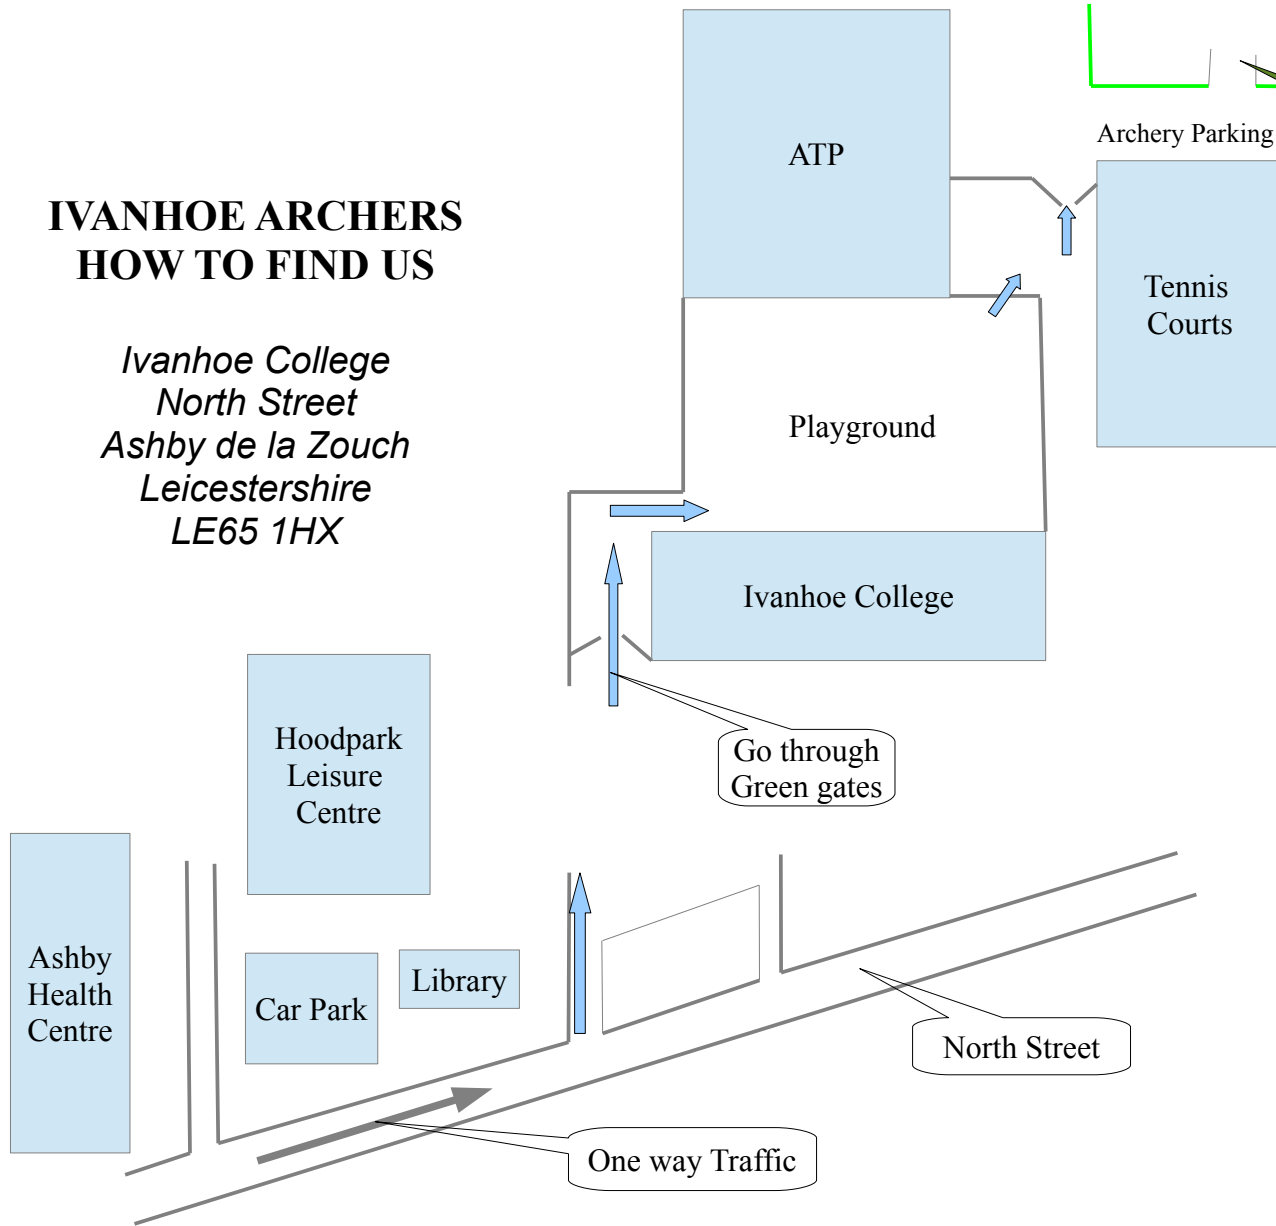

IVANHOE ARCHERS HOW TO FIND US

*Ivanhoe College
North Street
Ashby de la Zouch
Leicestershire
LE65 1HX*

Ivanhoe Archers
Down to Rugby field

Shooting is on the Rugby Field at the rear of Ivanhoe College

The gates by the side of the college are kept locked.

Access is by the Coded padlock on the gate, or walk across playground.

Enter code on padlock, go through gates, close gate behind you, replace padlock and scramble numbers. Press button on base of padlock to undo it..

To gain access by car use code or telephone a committee member to come and unlock the gate.